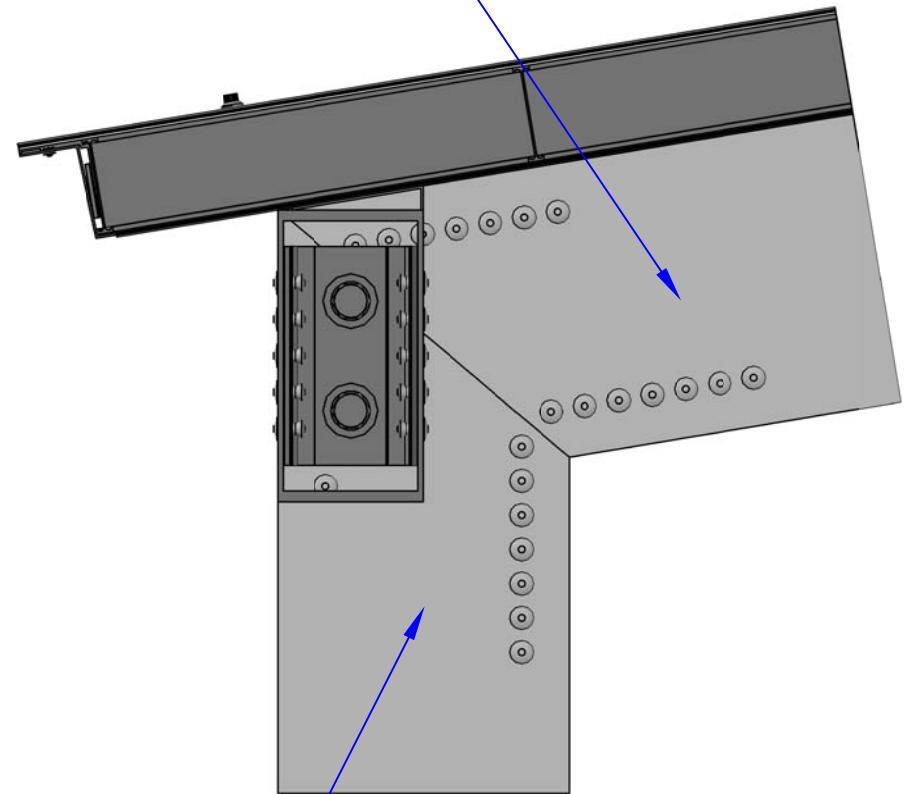

(70mm) 2 3/4" LIGHT  
TRANSMITTING PANELS

ALUMINUM BOX  
BEAM GIRDER

ALUMINUM BOX  
BEAM RAFTER

ALUMINUM BOX  
BEAM COLUMN