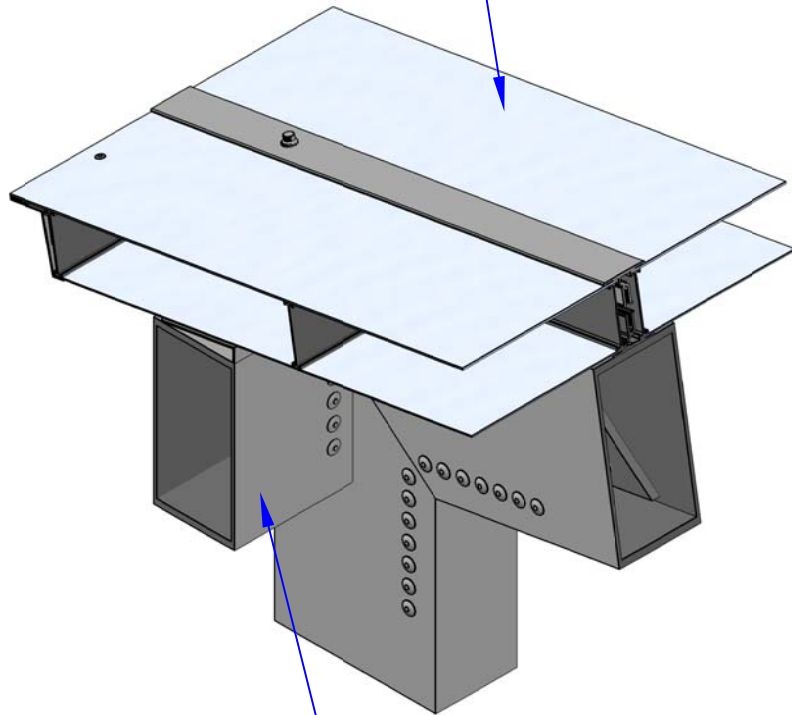

# RAFTER & COLUMN WITH GIRDERS

Visual Representation Only - All Details Are Custom Engineered and Designed for Each Specific Project

Please Contact Structures Unlimited, Inc. at [info@structuresunlimitedinc.com](mailto:info@structuresunlimitedinc.com) for Your Individual Solution

(70mm) 2 3/4" LIGHT  
TRANSMITTING PANELS

ALUMINUM BOX  
BEAM GIRDER

ALUMINUM BOX  
BEAM RAFTER

ALUMINUM BOX  
BEAM COLUMN