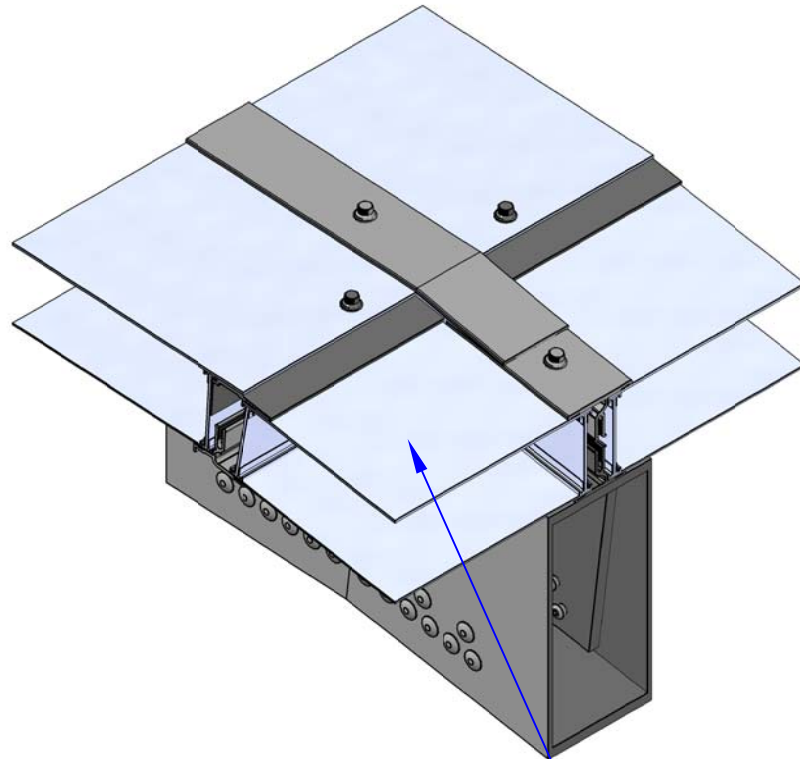

LOW PROFILE ARCH INTERMEDIATE CONNECTION

Visual Representation Only - All Details Are Custom Engineered and Designed for Each Specific Project

Please Contact Structures Unlimited, Inc. at info@structuresunlimitedinc.com for Your Individual Solution

OVERLAP JOINT

(70mm) 2 3/4" INSULATED &
LIGHT TRANSMITTING PANELS