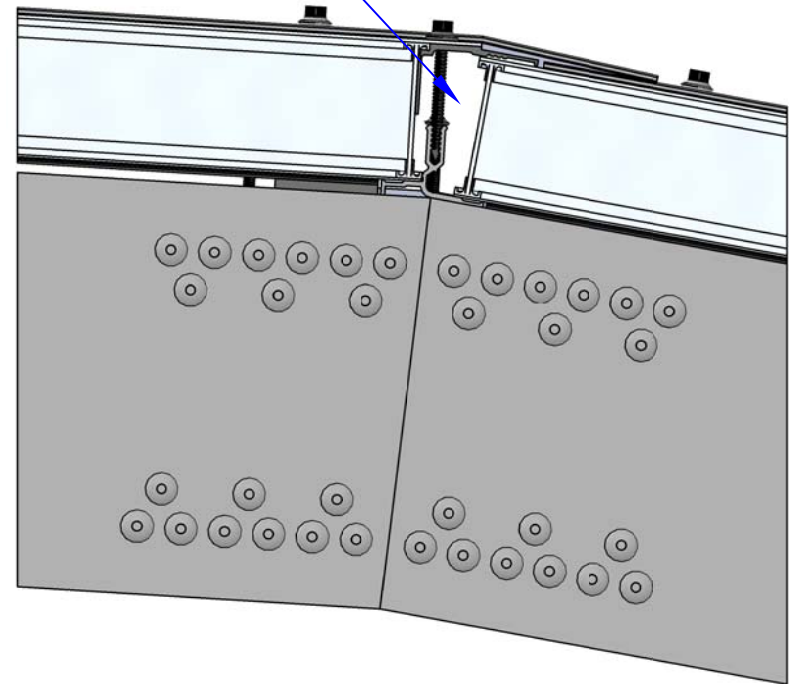

LOW PROFILE ARCH INTERMEDIATE CONNECTION

Visual Representation Only - All Details Are Custom Engineered and Designed for Each Specific Project

Please Contact Structures Unlimited, Inc. at info@structuresunlimitedinc.com for Your Individual Solution

OVERLAP JOINT

(70mm) 2 3/4" INSULATED &
LIGHT TRANSMITTING PANELS