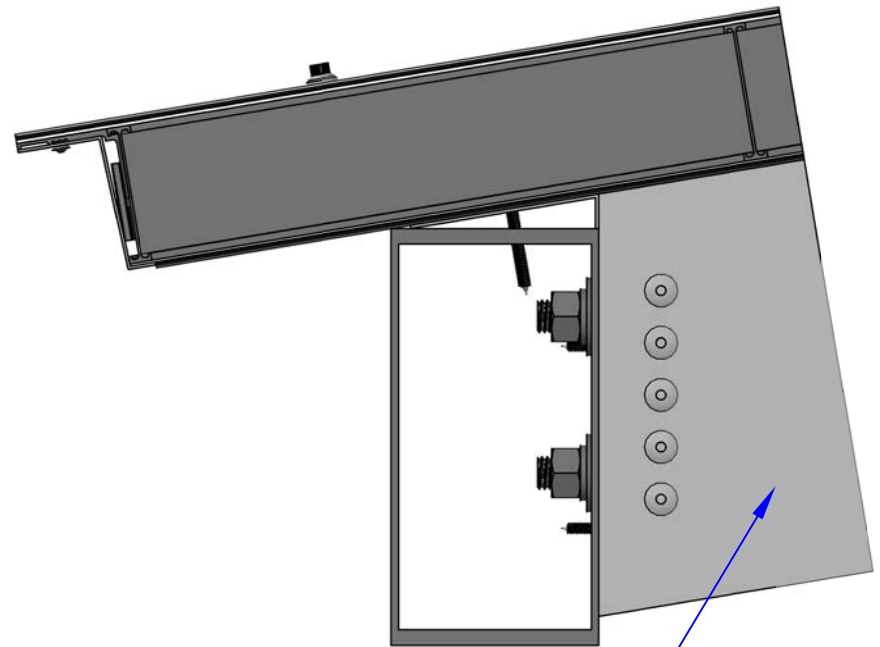

INTERMEDIATE CANOPY RAFTER

Visual Representation Only - All Details Are Custom Engineered and Designed for Each Specific Project

Please Contact Structures Unlimited, Inc. at info@structuresunlimitedinc.com for Your Individual Solution

(70mm) 2 3/4" LIGHT
TRANSMITTING PANELS

ALUMINUM BOX
BEAM GIRDER

ALUMINUM BOX
BEAM RAFTER