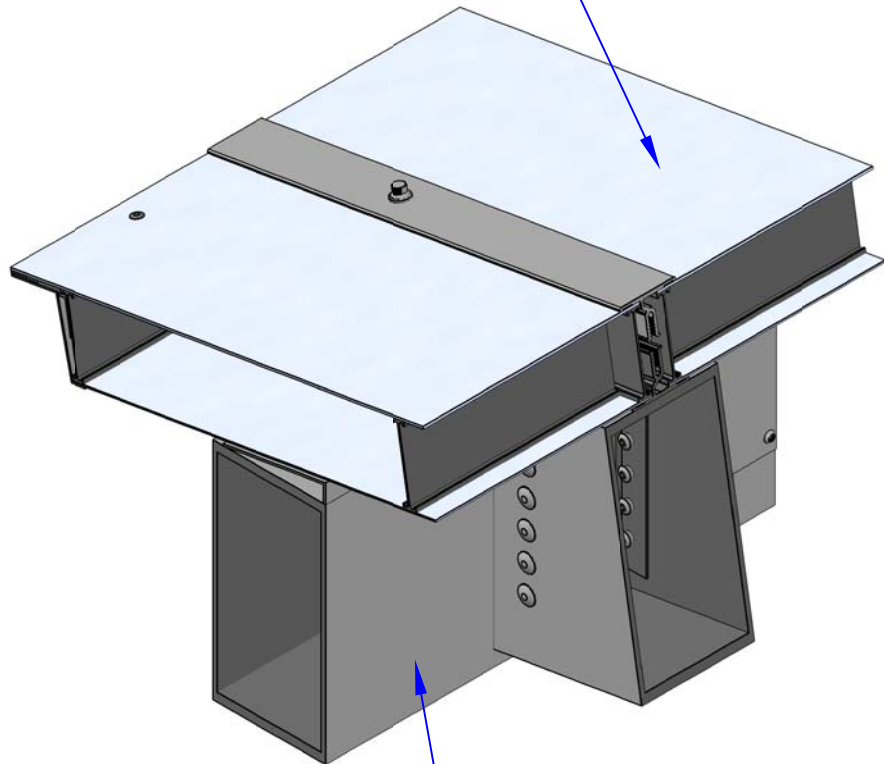

INTERMEDIATE CANOPY RAFTER

Visual Representation Only - All Details Are Custom Engineered and Designed for Each Specific Project

Please Contact Structures Unlimited, Inc. at info@structuresunlimitedinc.com for Your Individual Solution

(70mm) 2 3/4" LIGHT
TRANSMITTING PANELS

ALUMINUM BOX
BEAM GIRDER

ALUMINUM BOX
BEAM RAFTER