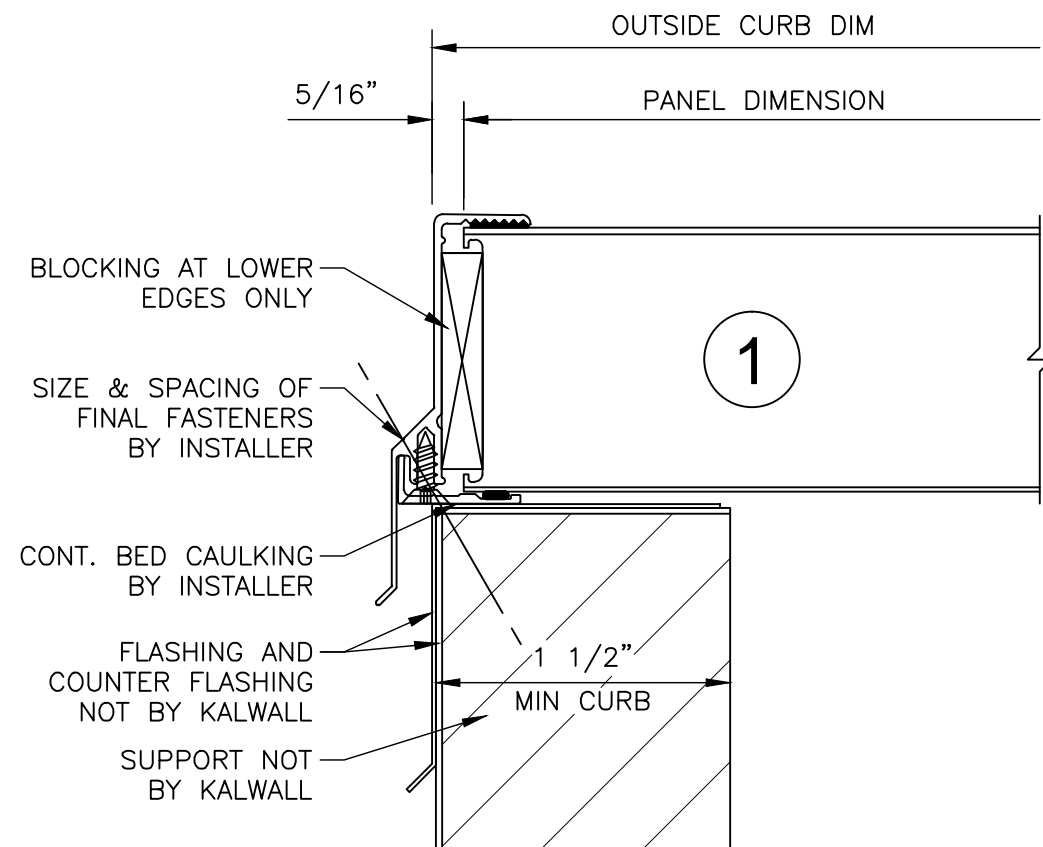

# STANDARD S-LINE SKYLIGHTS

**4 FT (1220mm) SKYLIGHT**

**5 FT (1524mm) SKYLIGHT**

NOTE:  
AVAILABLE WITH 2 3/4" (70mm)  
AND 4" (100mm) PANELS.

**KALWALL**<sup>®</sup>  
high performance translucent building systems