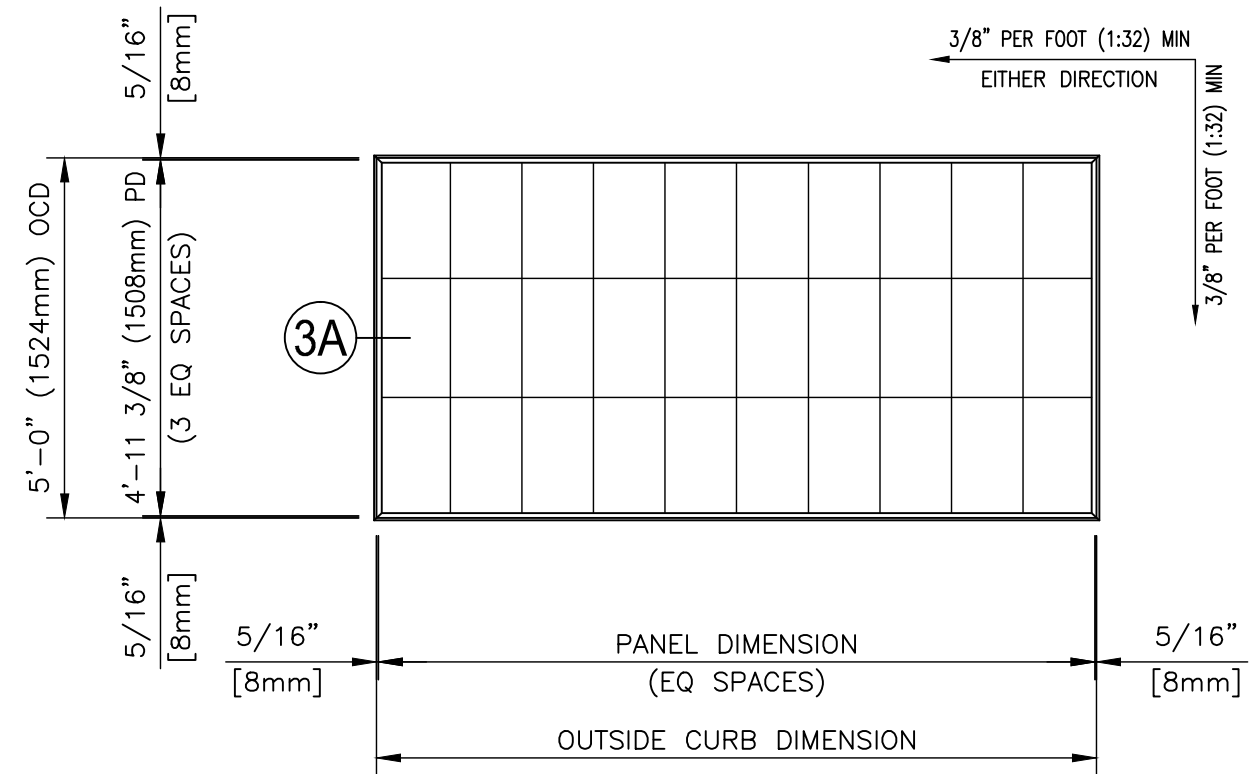

# STANDARD S-LINE SKYLIGHTS

**4 FT (1220mm) SKYLIGHT**

**5 FT (1524mm) SKYLIGHT**

NOTE:  
AVAILABLE WITH 2 3/4" (70mm)  
AND 4" (100mm) PANELS.

**KALWALL**<sup>®</sup>  
high performance translucent building systems