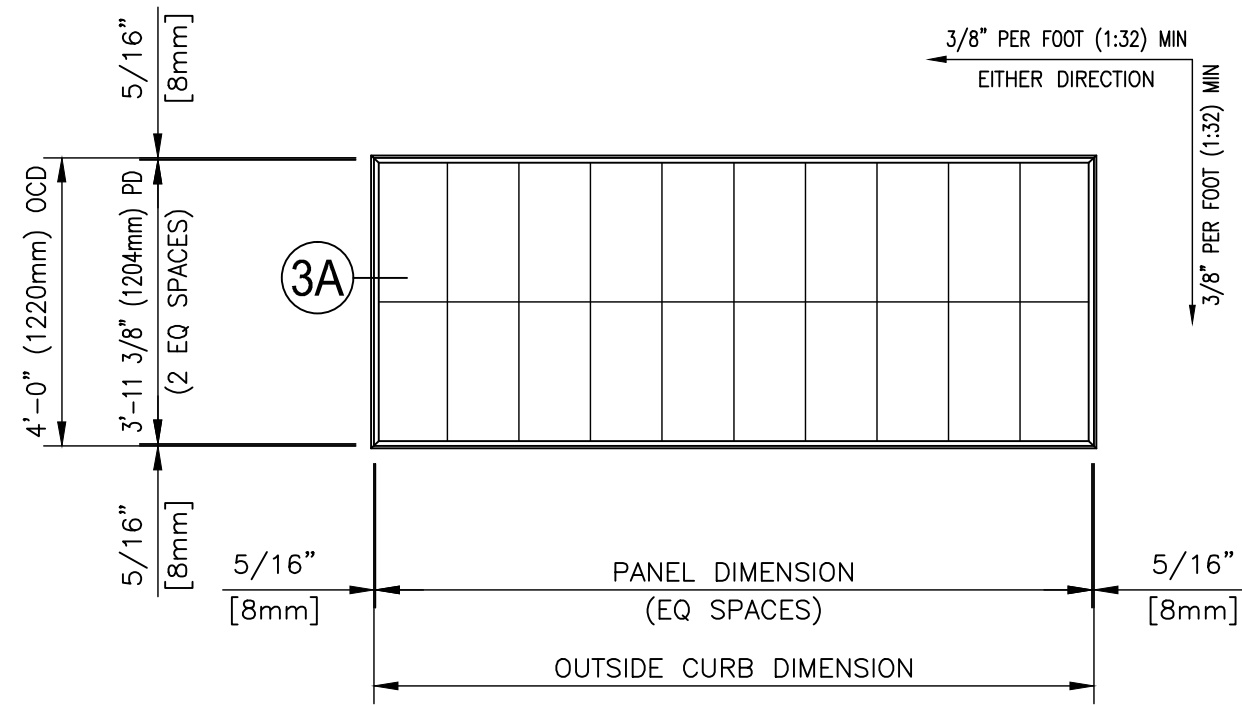

# STANDARD S-LINE SKYLIGHTS

**4 FT (1220mm) SKYLIGHT**

**5 FT (1524mm) SKYLIGHT**

NOTE:  
AVAILABLE WITH 2 3/4" (70mm)  
AND 4" (100mm) PANELS.

**KALWALL**<sup>®</sup>  
high performance translucent building systems