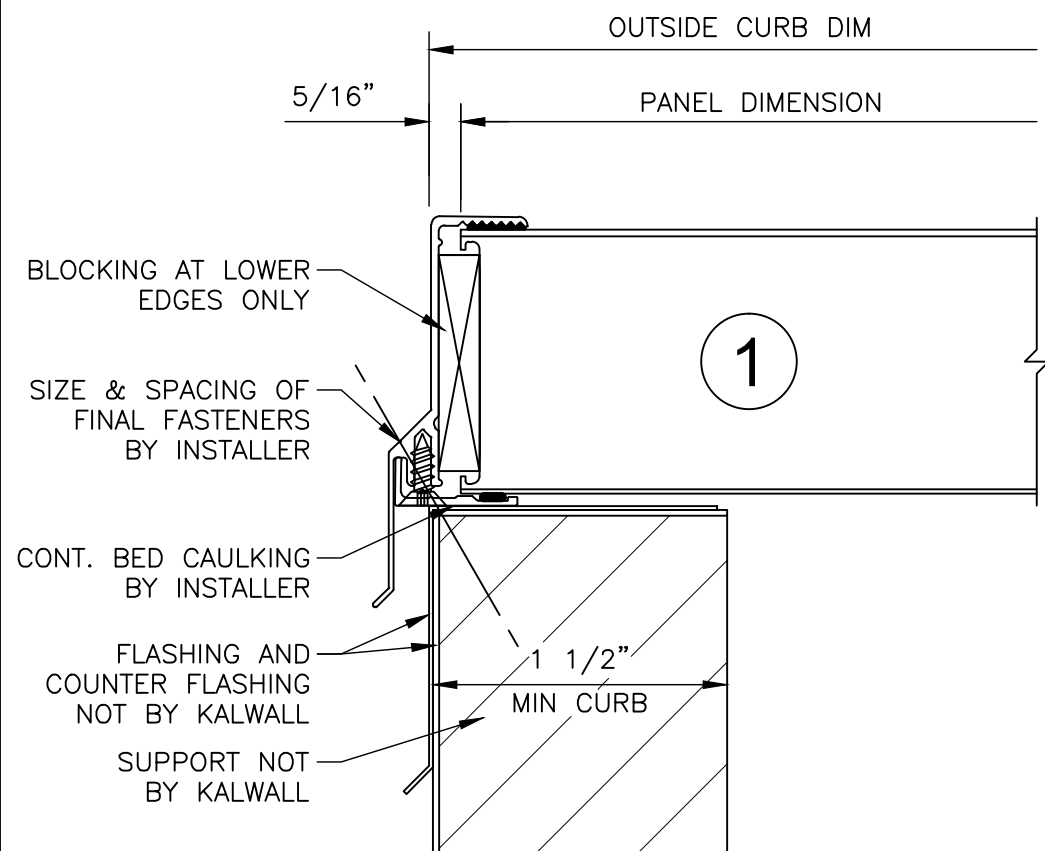

4' x 10' SKYLIGHT
S-410-3A

KALWALL[®]
high performance translucent building systems