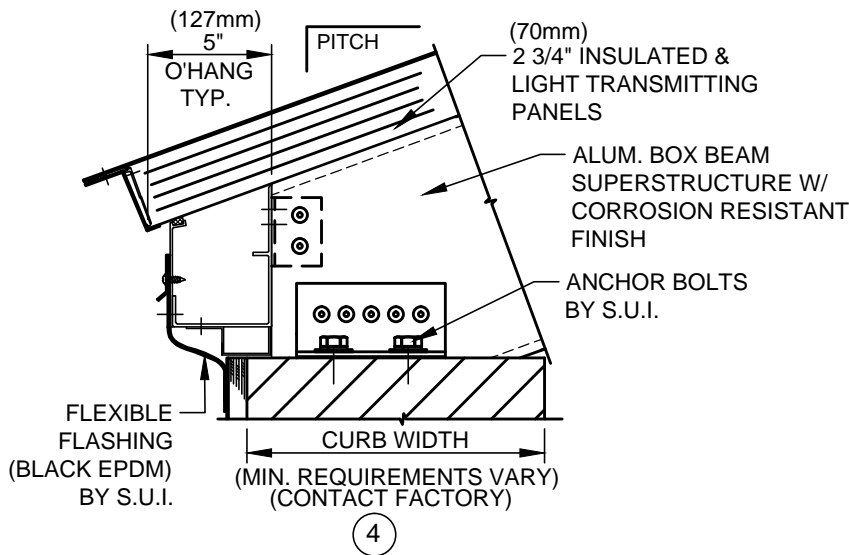

STANDARD PITCHES= 16°, 20° & 27.23°
 (OTHER PITCHES AVAILABLE UPON REQUEST)
 2 1/2 IN 12 (11.77°) MINIMUM ROOF PITCH

SHED SKYLIGHT