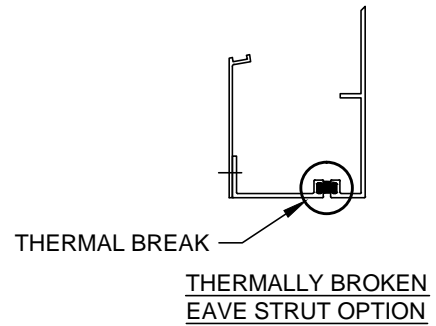

STANDARD PITCHES= 16°, 20° & 27.23°
 (OTHER PITCHES AVAILABLE UPON REQUEST)
 2 1/2 IN 12 (11.77°) MINIMUM ROOF PITCH

SHED SKYLIGHT