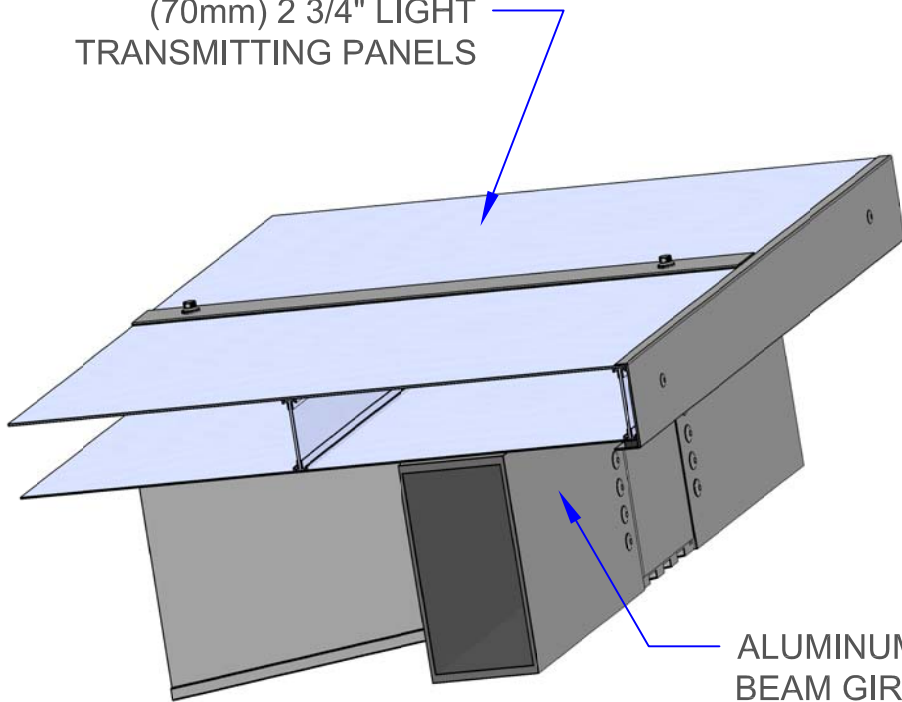

DOUBLE WING AT TOP GIRDER

Visual Representation Only - All Details Are Custom Engineered and Designed for Each Specific Project

Please Contact Structures Unlimited, Inc. at info@structuresunlimitedinc.com for Your Individual Solution

(70mm) 2 3/4" LIGHT
TRANSMITTING PANELS

ALUMINUM BOX
BEAM GIRDER

ALUMINUM BOX
BEAM RAFTER