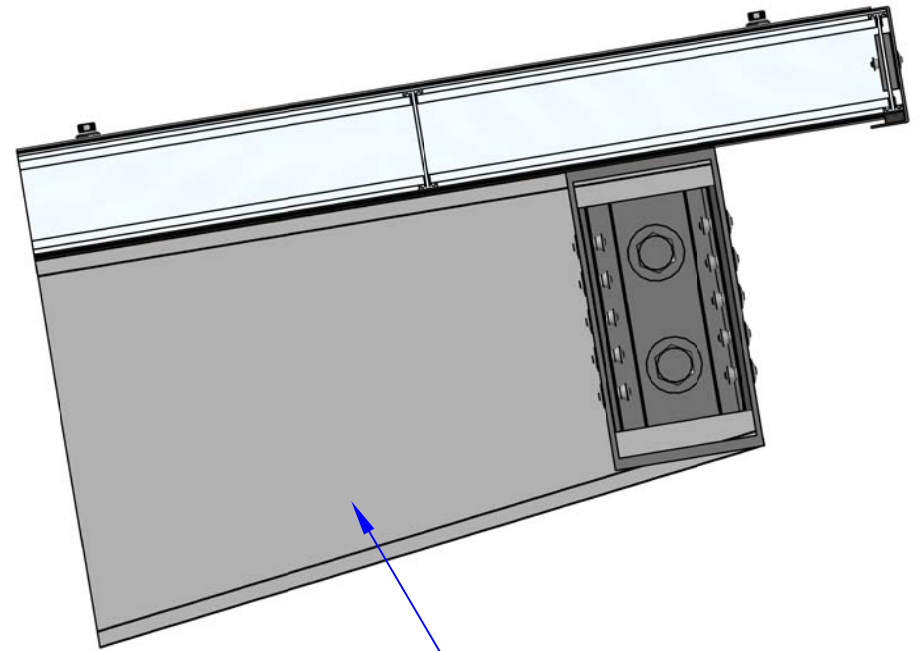

DOUBLE WING AT TOP GIRDER

Visual Representation Only - All Details Are Custom Engineered and Designed for Each Specific Project

Please Contact Structures Unlimited, Inc. at info@structuresunlimitedinc.com for Your Individual Solution

(70mm) 2 3/4" LIGHT
TRANSMITTING PANELS

ALUMINUM BOX
BEAM GIRDER

ALUMINUM BOX
BEAM RAFTER