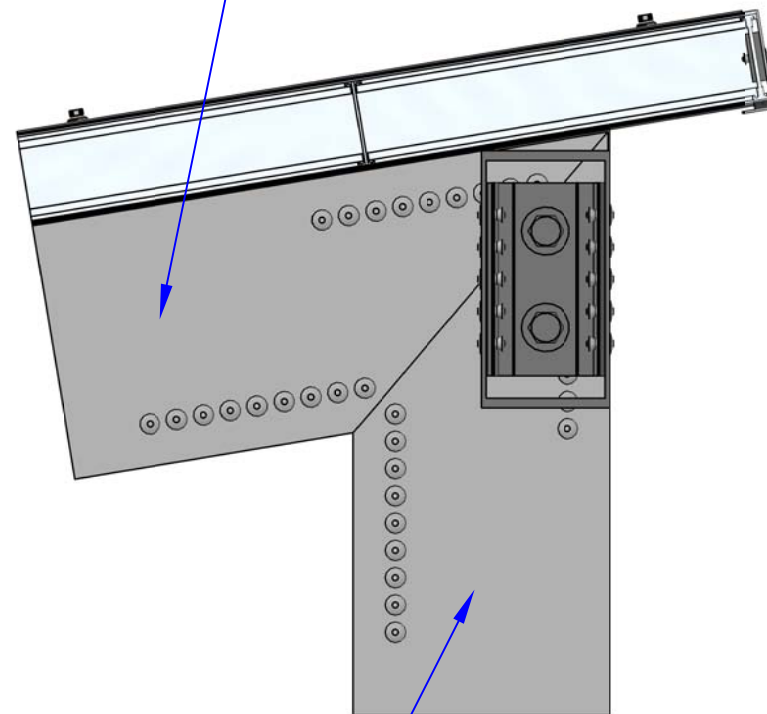

RAFTER & HIGH COLUMN WITH GIRDER

Visual Representation Only - All Details Are Custom Engineered and Designed for Each Specific Project

Please Contact Structures Unlimited, Inc. at info@structuresunlimitedinc.com for Your Individual Solution

(70mm) 2 3/4" LIGHT
TRANSMITTING PANELS

ALUMINUM BOX
BEAM GIRDER

ALUMINUM BOX
BEAM RAFTER

ALUMINUM BOX
BEAM COLUMN