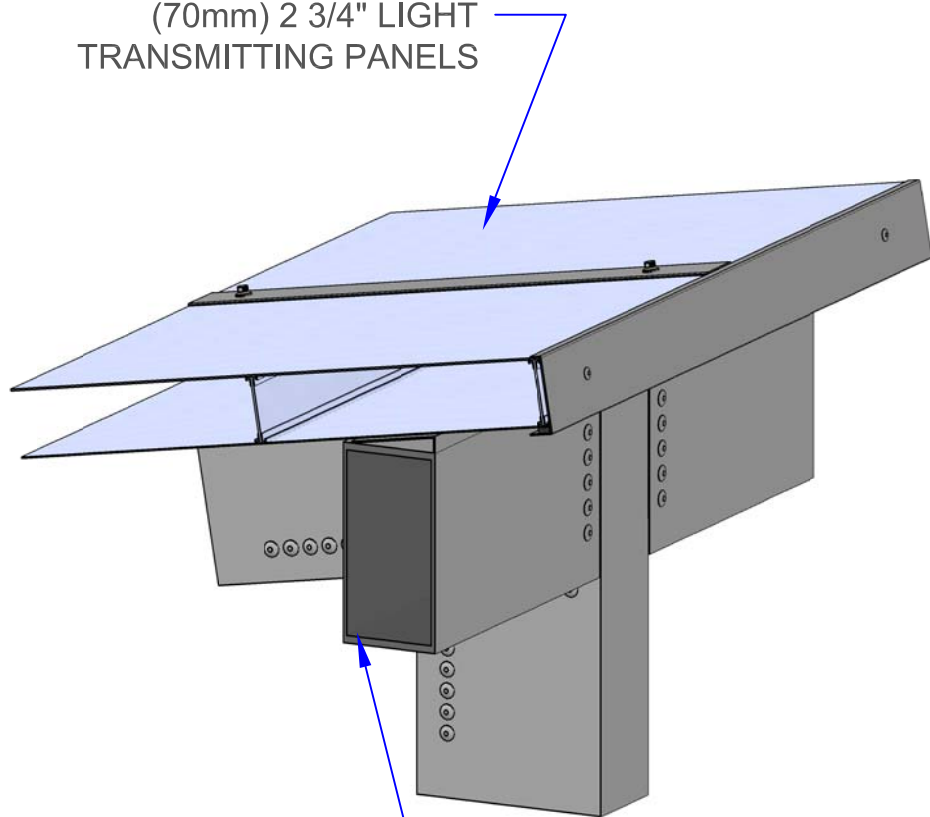

(70mm) 2 3/4" LIGHT
TRANSMITTING PANELS

ALUMINUM BOX
BEAM GIRDER

ALUMINUM BOX
BEAM RAFTER

ALUMINUM BOX
BEAM COLUMN