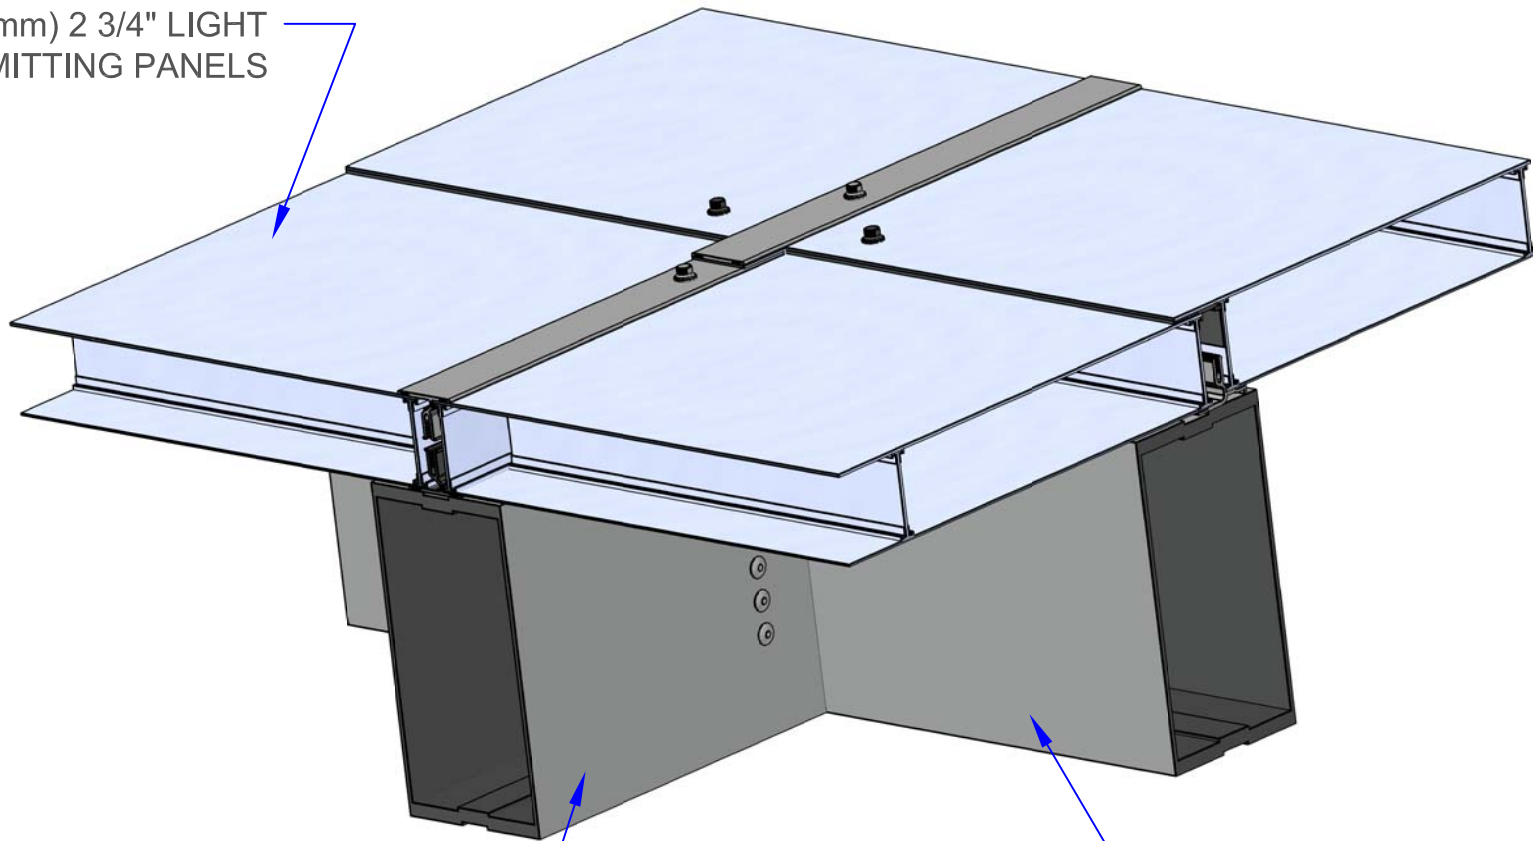

# MIDDLE RAFTER AT CENTER GIRDER

Visual Representation Only - All Details Are Custom Engineered and Designed for Each Specific Project

Please Contact Structures Unlimited, Inc. at [info@structuresunlimitedinc.com](mailto:info@structuresunlimitedinc.com) for Your Individual Solution

(70mm) 2 3/4" LIGHT  
TRANSMITTING PANELS

ALUMINUM BOX  
BEAM RAFTER

ALUMINUM BOX  
BEAM GIRDER