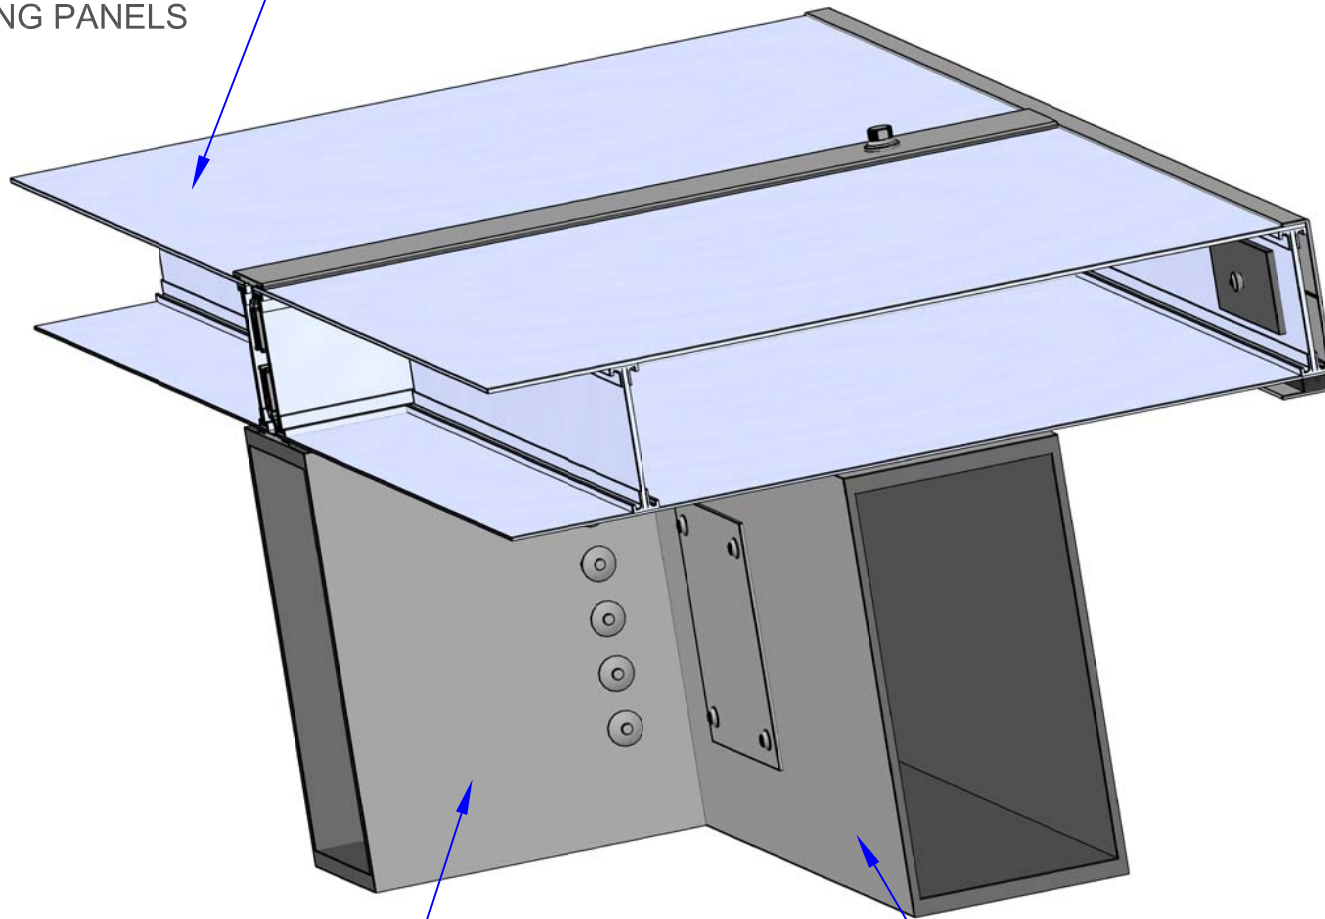

RAFTER WITH TOP GIRDER

Visual Representation Only - All Details Are Custom Engineered and Designed for Each Specific Project

Please Contact Structures Unlimited, Inc. at info@structuresunlimitedinc.com for Your Individual Solution

(70mm) 2 3/4" LIGHT
TRANSMITTING PANELS

ALUMINUM BOX
BEAM RAFTER

ALUMINUM BOX
BEAM GIRDER