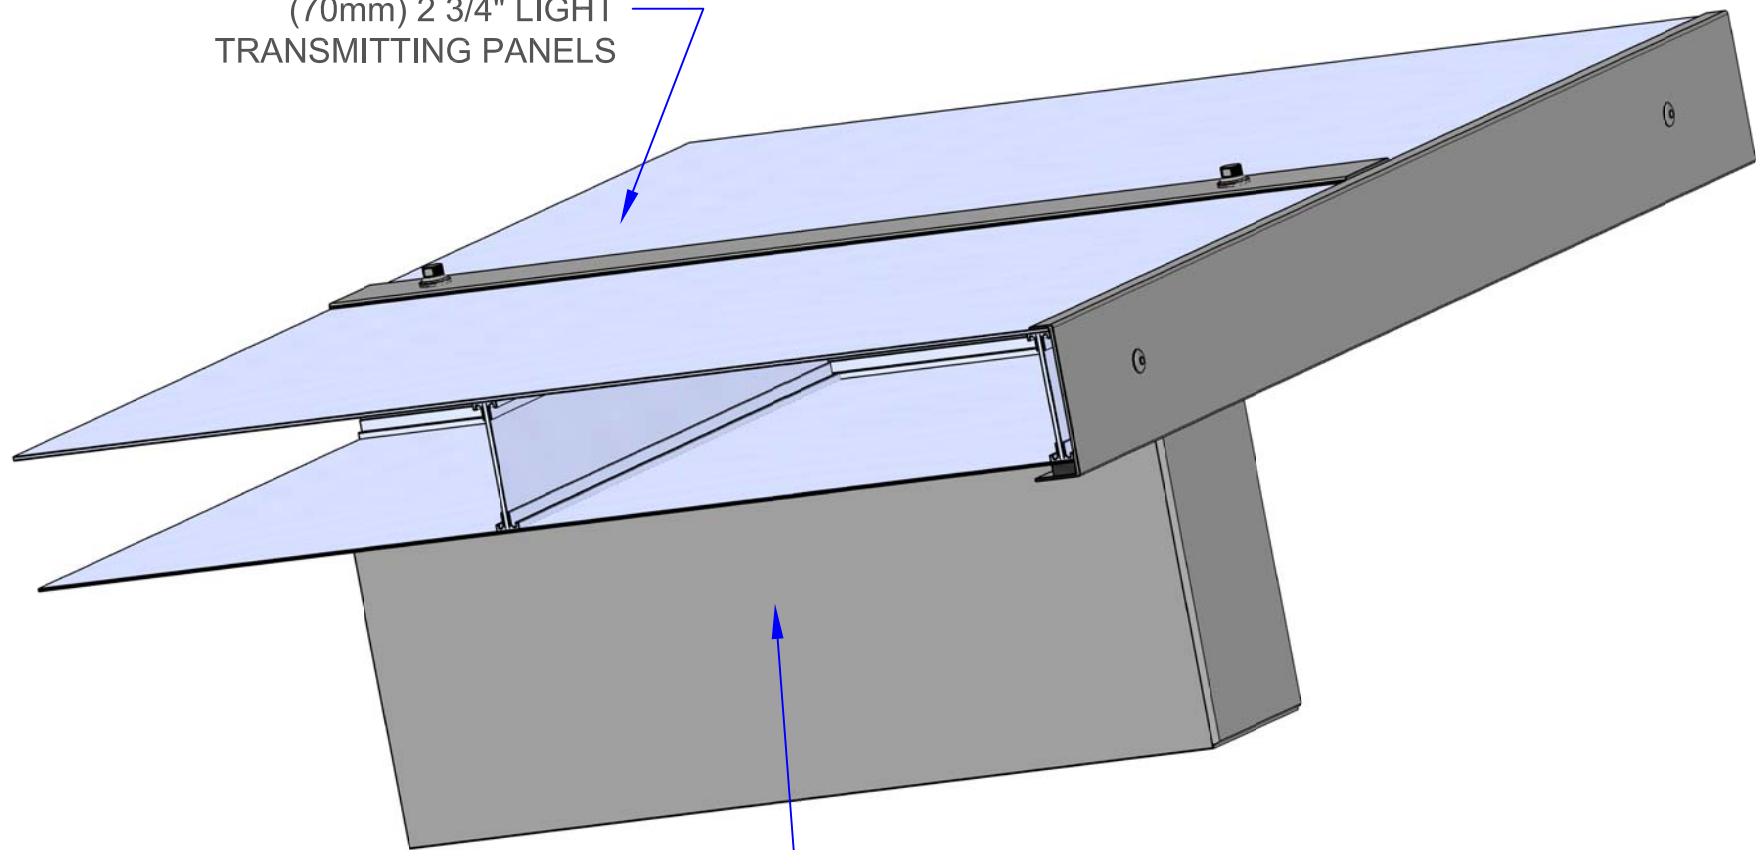

(70mm) 2 3/4" LIGHT
TRANSMITTING PANELS

ALUMINUM BOX
BEAM RAFTER