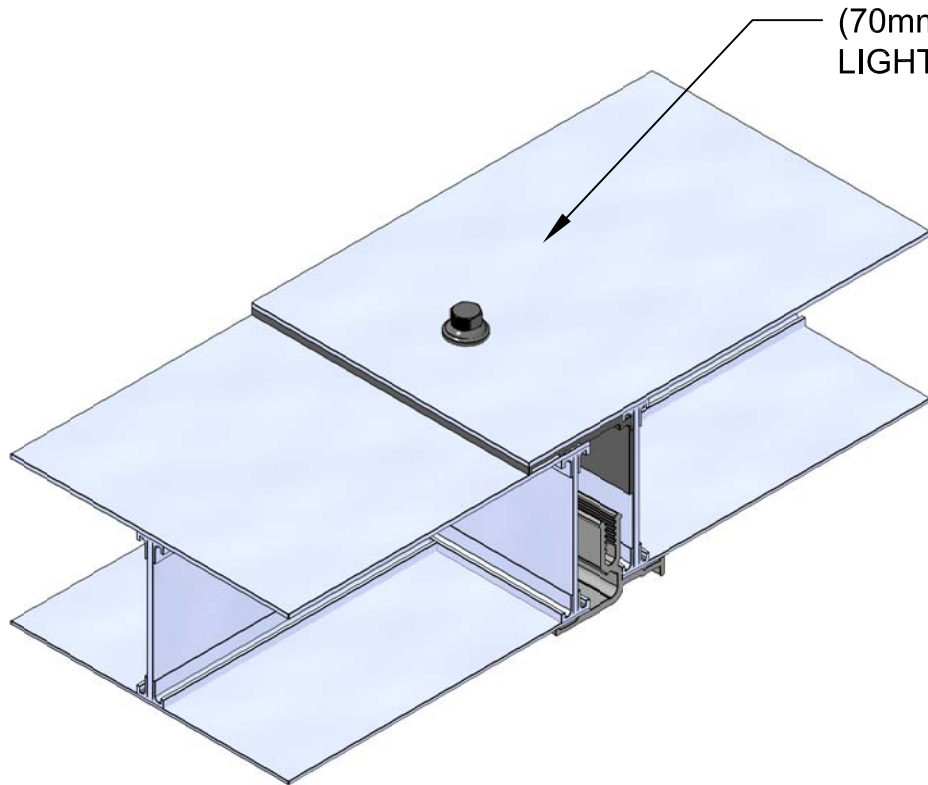

OVERLAP JOINT WITH NO RAFTER

*Visual Representation Only - All Details Are Custom Engineered and Designed for Each Specific Project
Please Contact Structures Unlimited, Inc. at info@structuresunlimitedinc.com for Your Individual Solution*

(70mm) 2 3/4" INSULATED &
LIGHT TRANSMITTING PANELS

PANEL JOINT