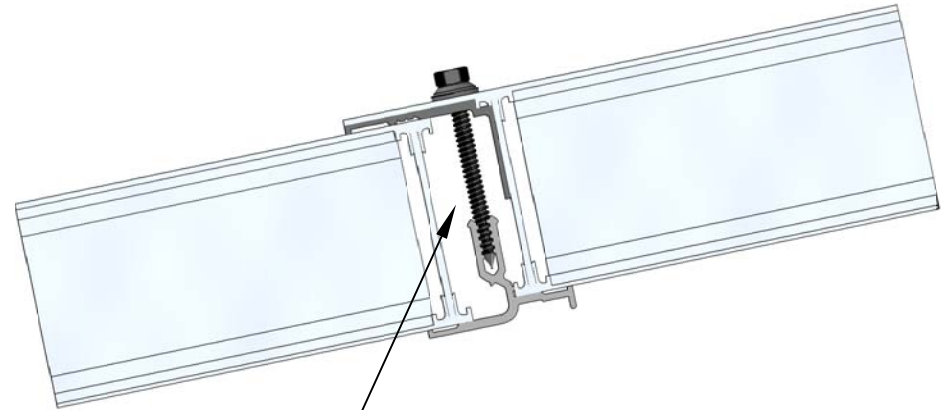

OVERLAP JOINT WITH NO RAFTER

*Visual Representation Only - All Details Are Custom Engineered and Designed for Each Specific Project
Please Contact Structures Unlimited, Inc. at info@structuresunlimitedinc.com for Your Individual Solution*

(70mm) 2 3/4" INSULATED &
LIGHT TRANSMITTING PANELS

PANEL JOINT