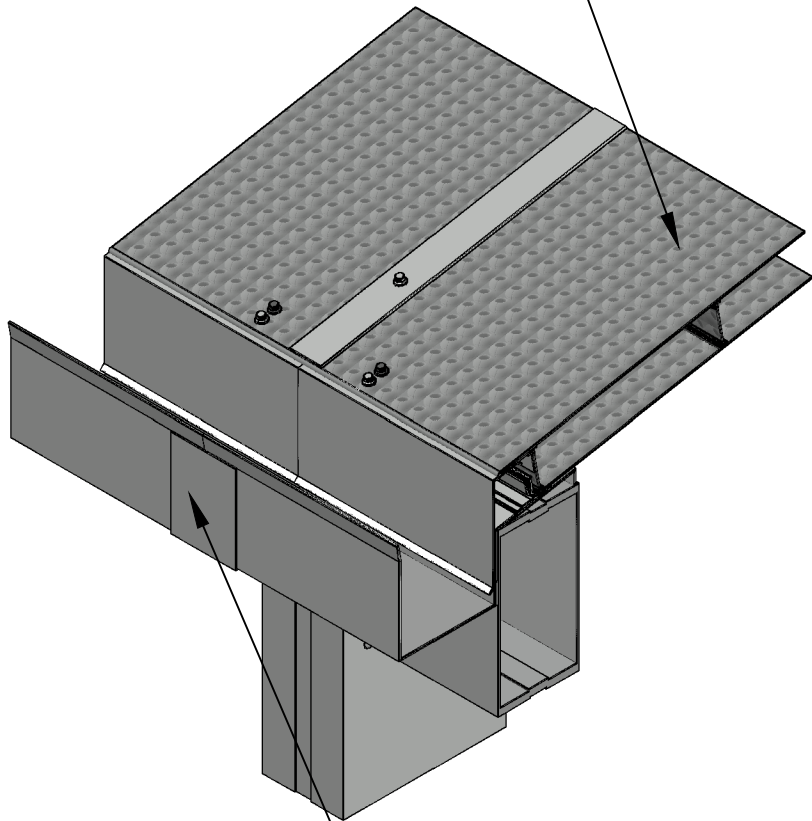

CANOPY GUTTER AT GIRDER

Visual Representation Only - All Details Are Custom Engineered and Designed for Each Specific Project
Please Contact Structures Unlimited, Inc. at info@structuresunlimitedinc.com for Your Individual Solution

(70mm) 2 3/4" LIGHT
TRANSMITTING PANELS

ALUMINUM GUTTER

ALUMINUM BOX
BEAM RAFTER

ALUMINUM BOX
BEAM COLUMN