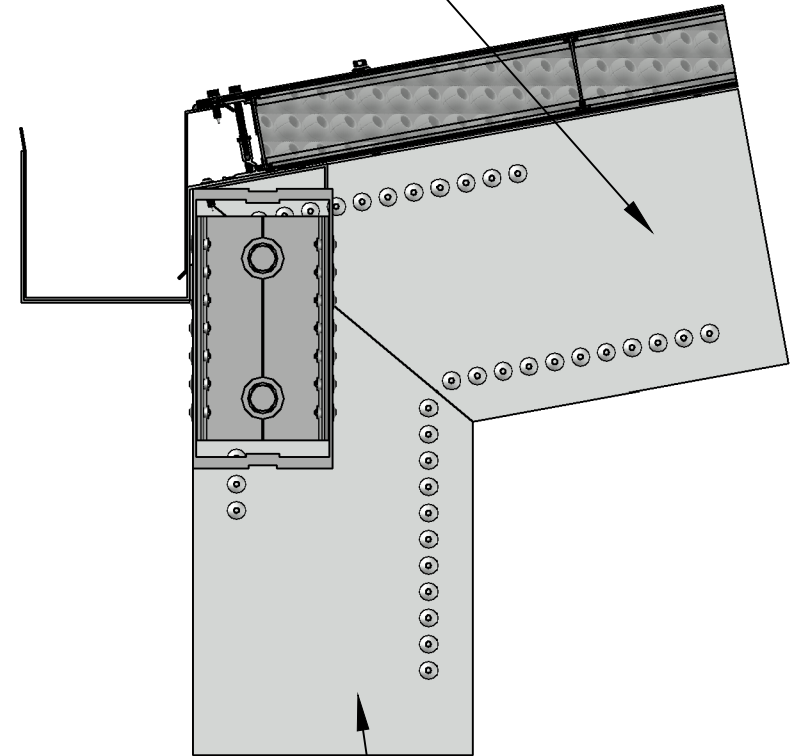

CANOPY GUTTER AT GIRDER

Visual Representation Only - All Details Are Custom Engineered and Designed for Each Specific Project
Please Contact Structures Unlimited, Inc. at info@structuresunlimitedinc.com for Your Individual Solution

(70mm) 2 3/4" LIGHT
TRANSMITTING PANELS

ALUMINUM GUTTER

ALUMINUM BOX
BEAM RAFTER

ALUMINUM BOX
BEAM COLUMN