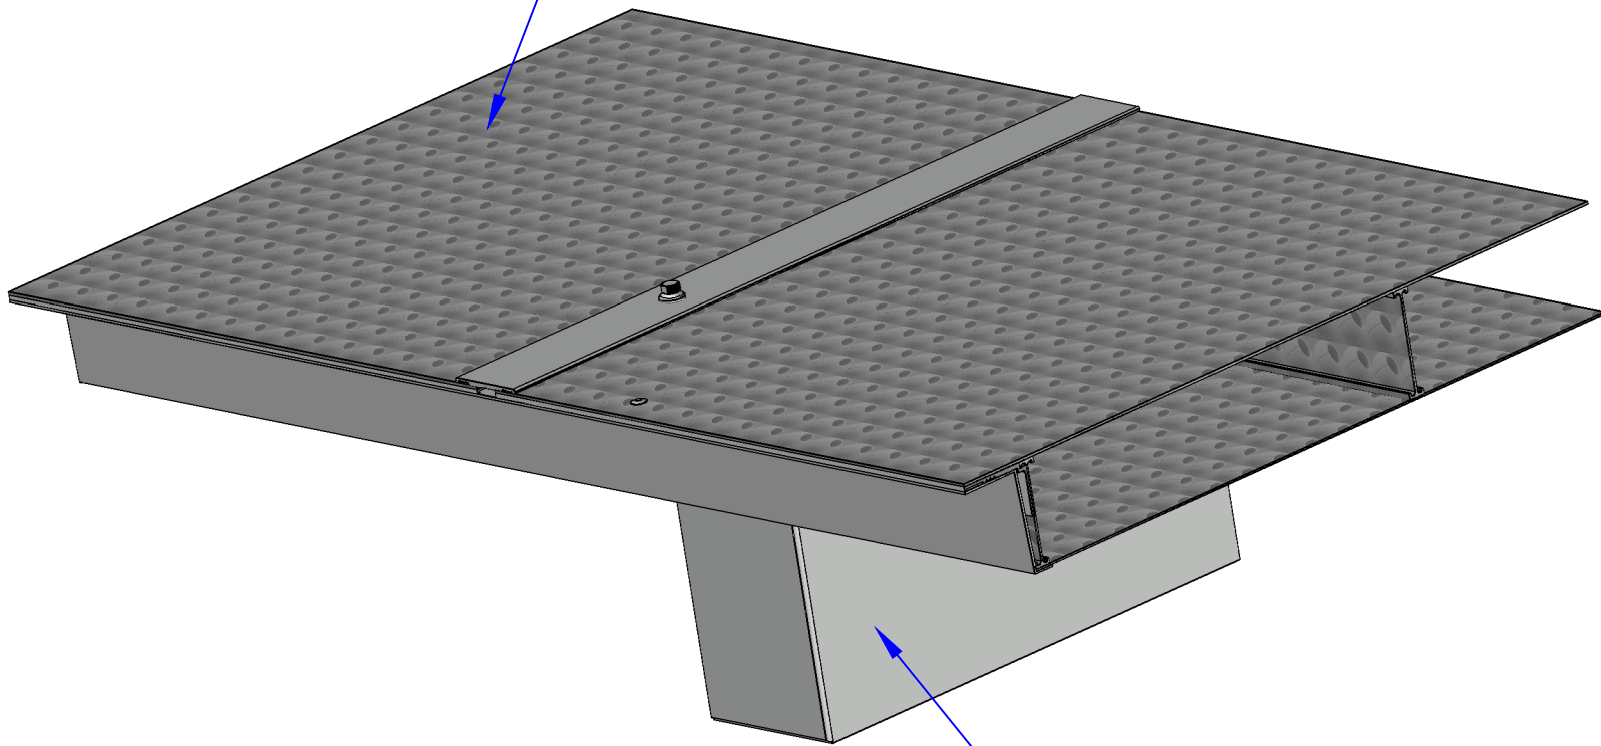

MIDDLE RAFTER BOTTOM WITH NO GIRDER

*Visual Representation Only - All Details Are Custom Engineered and Designed for Each Specific Project
Please Contact Structures Unlimited, Inc. at info@structuresunlimitedinc.com for Your Individual Solution*

(70mm) 2 3/4" LIGHT
TRANSMITTING PANELS

ALUMINUM BOX
BEAM RAFTER