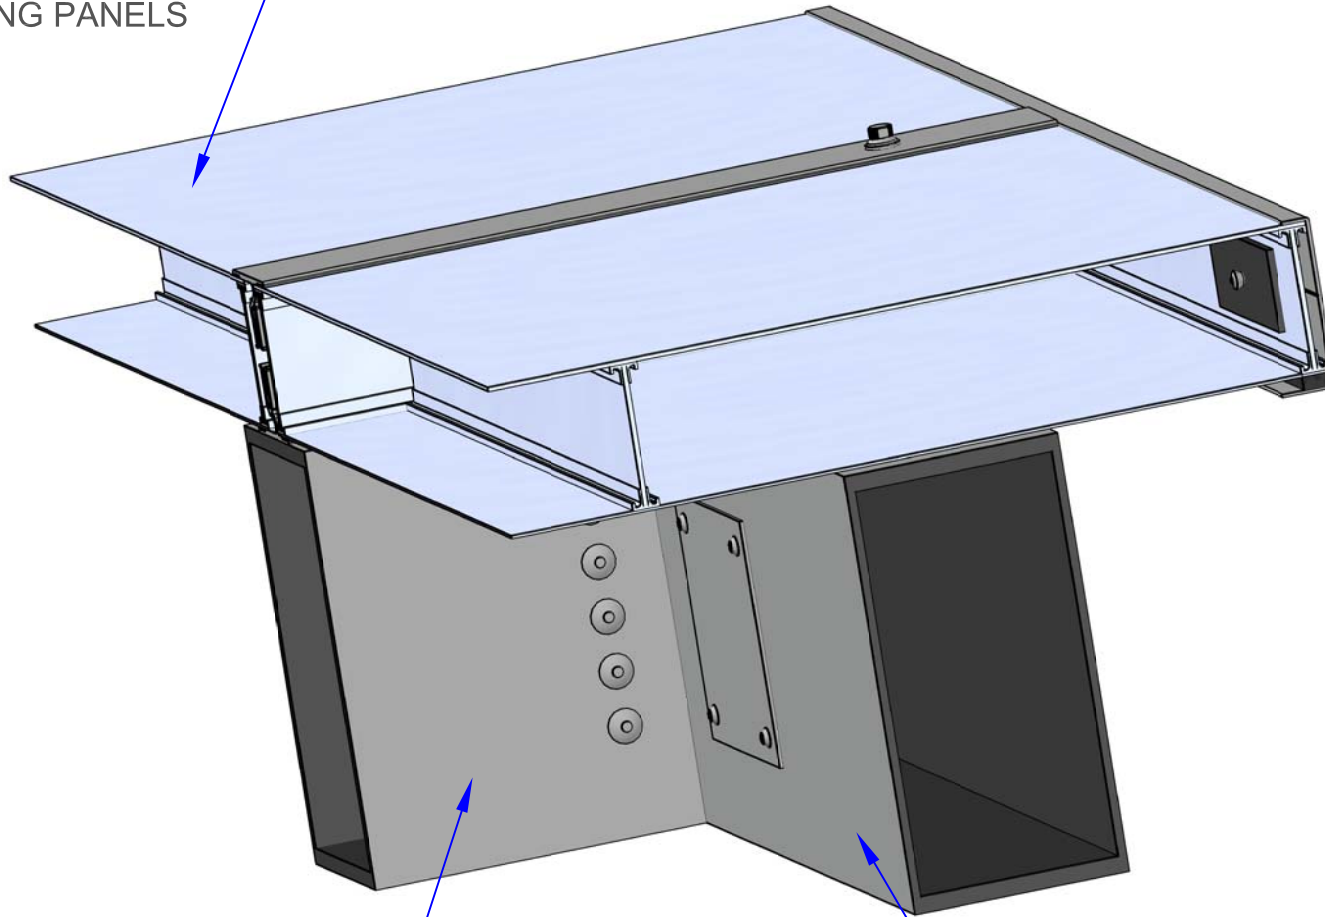

# MIDDLE RAFTER TO GIRDER AT TOP

Visual Representation Only - All Details Are Custom Engineered and Designed for Each Specific Project

Please Contact Structures Unlimited, Inc. at [info@structuresunlimitedinc.com](mailto:info@structuresunlimitedinc.com) for Your Individual Solution

(70mm) 2 3/4" LIGHT  
TRANSMITTING PANELS

ALUMINUM BOX  
BEAM RAFTER

ALUMINUM BOX  
BEAM GIRDER