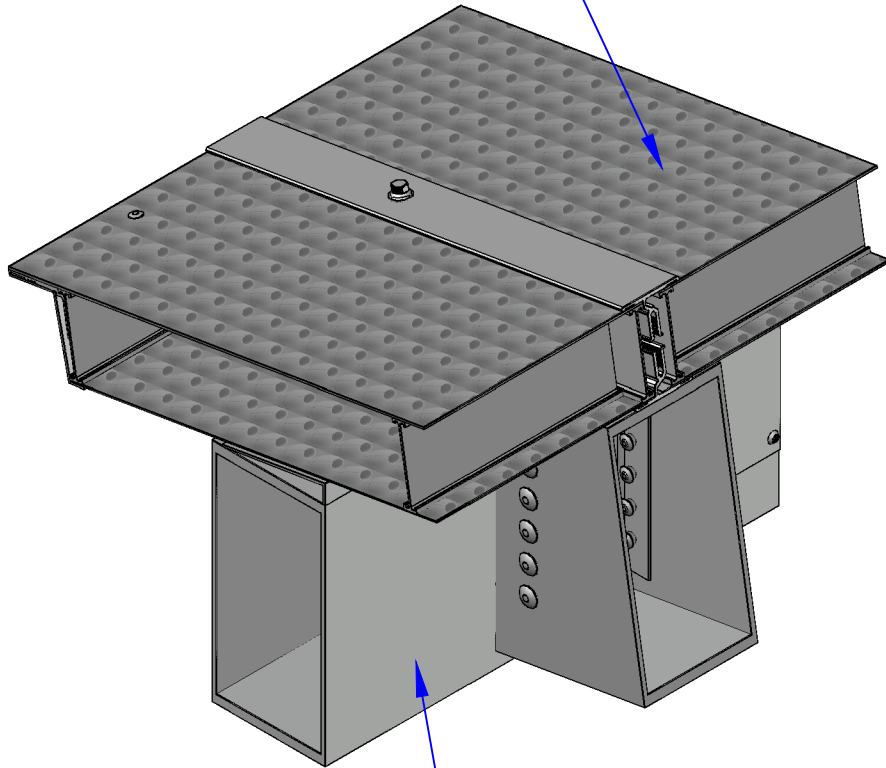

# MIDDLE RAFTER AT BOTTOM GIRDER

Visual Representation Only - All Details Are Custom Engineered and Designed for Each Specific Project  
Please Contact Structures Unlimited, Inc. at [info@structuresunlimitedinc.com](mailto:info@structuresunlimitedinc.com) for Your Individual Solution

(70mm) 2 3/4" LIGHT  
TRANSMITTING PANELS

ALUMINUM BOX  
BEAM GIRDER

ALUMINUM BOX  
BEAM RAFTER