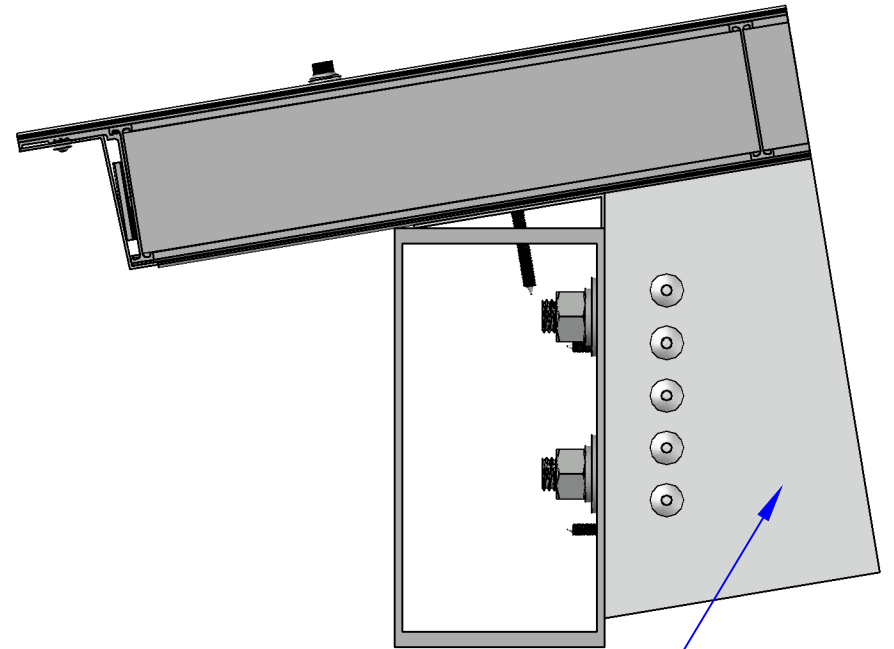

# MIDDLE RAFTER AT BOTTOM GIRDER

Visual Representation Only - All Details Are Custom Engineered and Designed for Each Specific Project  
Please Contact Structures Unlimited, Inc. at [info@structuresunlimitedinc.com](mailto:info@structuresunlimitedinc.com) for Your Individual Solution

(70mm) 2 3/4" LIGHT  
TRANSMITTING PANELS

ALUMINUM BOX  
BEAM GIRDER

ALUMINUM BOX  
BEAM RAFTER