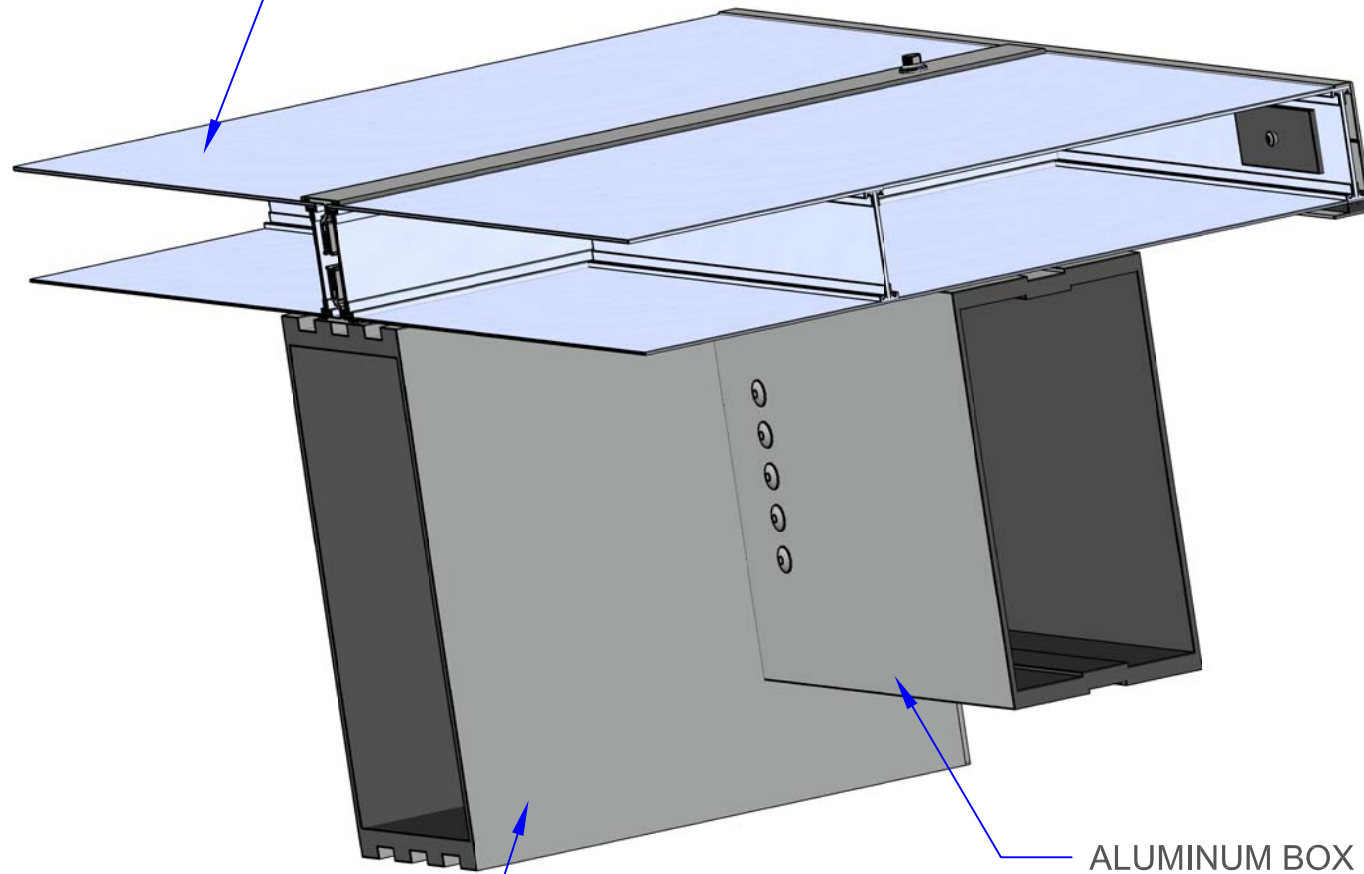

# RAFTER WITH TOP GIRDER

Visual Representation Only - All Details Are Custom Engineered and Designed for Each Specific Project  
Please Contact Structures Unlimited, Inc. at [info@structuresunlimitedinc.com](mailto:info@structuresunlimitedinc.com) for Your Individual Solution

(70mm) 2 3/4" LIGHT  
TRANSMITTING PANELS

ALUMINUM BOX  
BEAM RAFTER

ALUMINUM BOX  
BEAM GIRDER